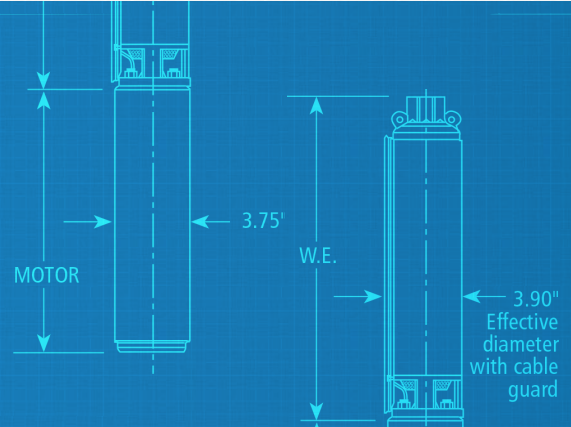

Aggressive Advantage

Quality Products, Technical Support & Service Excellence

SUBMERSIBLE PUMP, 3/4HP, 1.0 HP, 60HZ	
3765	
03-MARCH-2013	
Aggressive	Professional Pump & Supply Inc
5555	28.9 LB
C4028	1 OF 1

- Residential Water Products
- Submersible Well Pumps - 4", 6", 8" & Larger
- Texas Turbine Pumps
- Variable & Fixed Speed Pump Controllers
- Wastewater & Drainage Pumps
- Stainless Steel & Cast Iron Centrifugal Pumps & Boosters
- AquaForce Variable Speed Pump Station
- CentriPro Products

- Submersible Motors - 4", 6" & 8"
- Submersible Motors Controls

HEAD OFFICE

#102 - 6592 176th Street
Surrey, B.C.
V3S 4G5

P: 604.574.4110
F: 604.574.4109

KELOWNA BRANCH

1985 B Kent Road
Kelowna, B.C.
V1Y 7S6

P: 250.861.1314
F: 250.861.5477